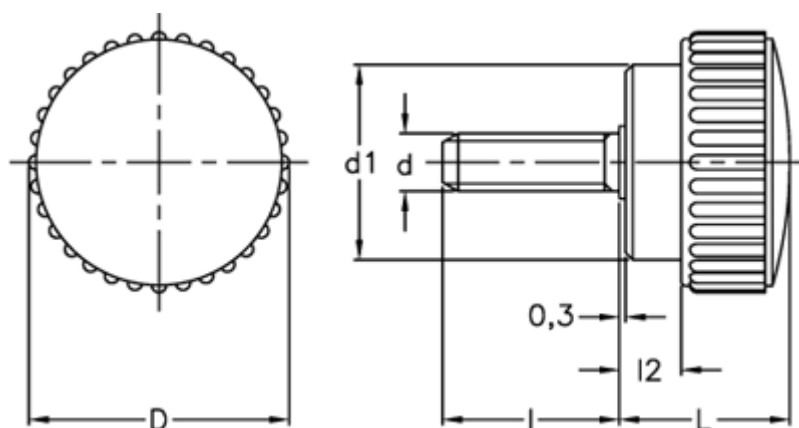

Data Sheet

Article number: 2302002522

Description: E+G Knurled grip knob
B.193/30 p-M8x25

Measures

D	= 31
d1	= 24
d 6g	= M8
l	= 25
L	= 18
l2	= 6